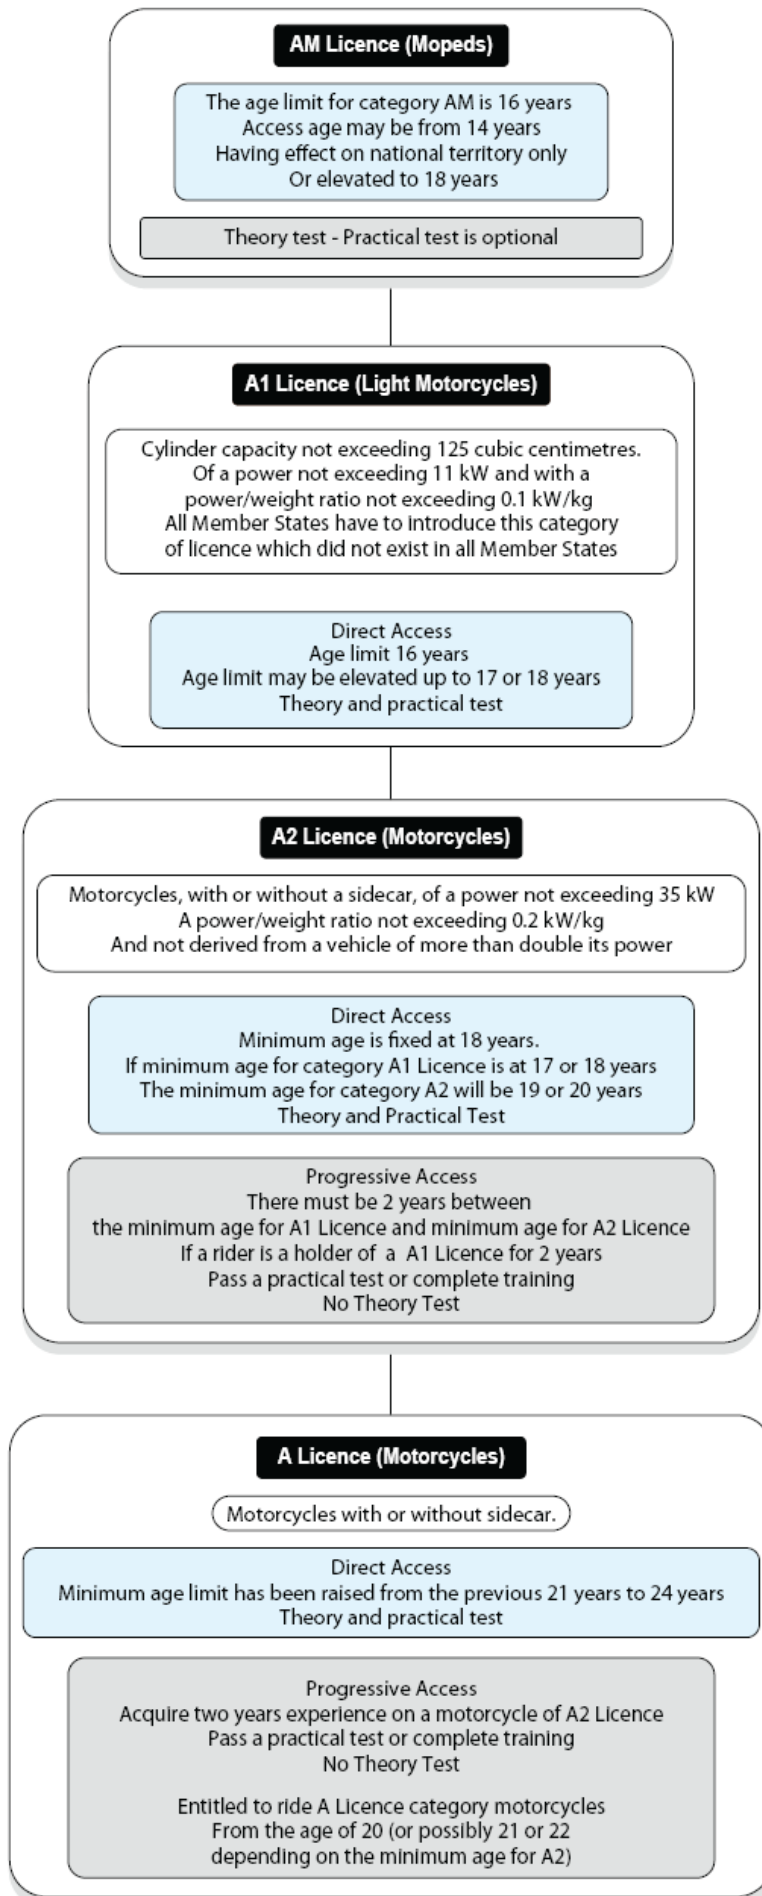

Motorcycle Access - 3rd European Driving Licence Directive

Motorcycle Licence Scenario for UK